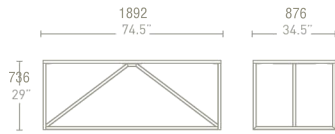

STRUT LARGE TABLE

Structure and design are one with the Strut. A proud stance for any gathering. Choose ivory, or robin's egg blue for a subtler impact. Dark olive, or watermelon for more punch. Frame is 1.25" square steel tubing in a powder-coated finish. Tops have three coats of polyurethane paint in matching color over an MDF core.

STRUT LARGE TABLE

SR1-75TBPK-WM	WATERMELON
SR1-75TBPK-DO	DARK OLIVE
SR1-75TBPK-IV	IVORY
SR1-75TBPK-BL	ROBIN'S EGG BLUE

WATERMELON

DARK OLIVE

IVORY

ROBIN'S EGG
BLUE