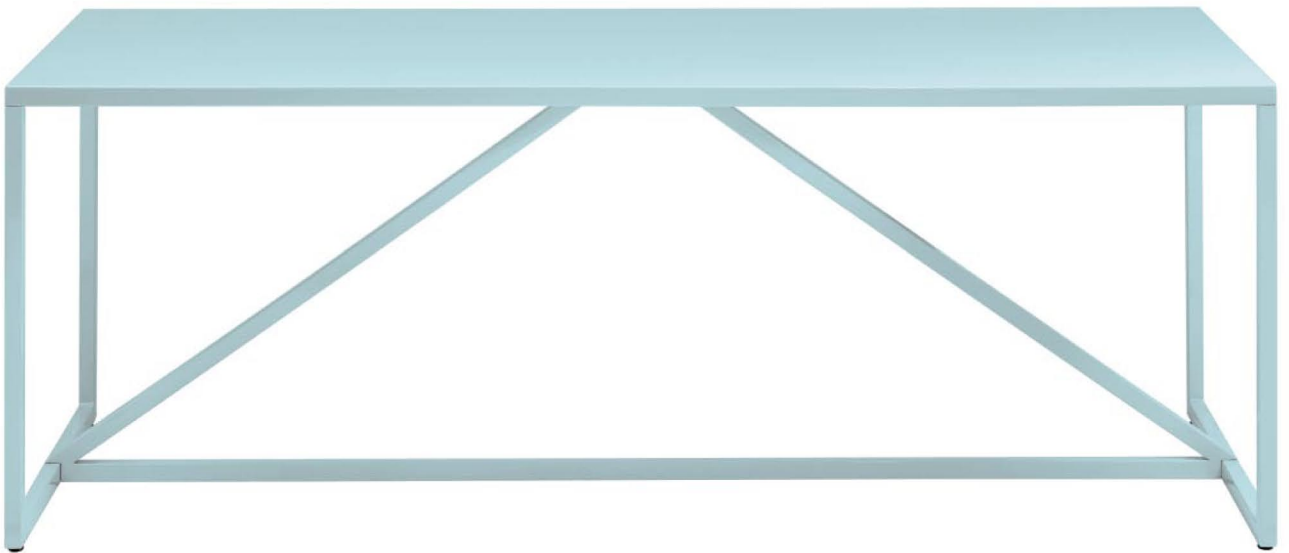

STRUT LARGE TABLE

Structure and design are one with the Strut. A proud stance for any gathering. Choose ivory, or robin's egg blue for a subtler impact. Dark olive, or watermelon for more punch. Frame is 1.25" square steel tubing in a powder-coated finish. Tops have three coats of polyurethane paint in matching color over an MDF core.

STRUT LARGE TABLE

SR1-75TBPK-WM	WATERMELON
SR1-75TBPK-DO	DARK OLIVE
SR1-75TBPK-IV	IVORY
SR1-75TBPK-BL	ROBIN'S EGG BLUE

WATERMELON

DARK OLIVE

IVORY

ROBIN'S EGG
BLUE